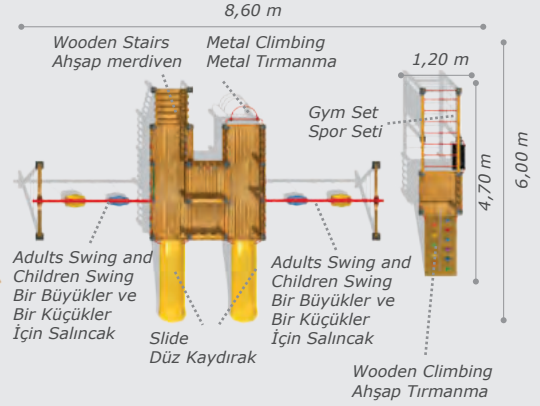

Mas-137

Technical Specifications / Teknik zellikler

- Impregnated Pine
  1. Sınıf am Emrenyeli
- Polythene | Metal Pipe Profile | Sheet Metal
  Polietilen | Metal Boru Profil | Dkp Sac
- Powder Coating | Outdoor Coating
  Elektrostatik Boya | Dıř Mekan Aḡsap Boya
- Height: 6,00 m
  Ykseklik
- User Capacity: Up to 30 Children
  Kullanıcı Sayısı: Maximum 30 Kiři
- Safety Zone: 16,50x10,30 m
  Gvenlik Alanı
- Use Zone: 15,00x8,80 m
  Oturum Alanı

Activities / Aktiviteler

- Wooden horse shaped body
  Aḡsap truva atı formlu gvde
- Wooden platform • Wooden gym set
  Aḡsap platform Aḡsap spor seti
- Colorful stairs with wooden handrail
  Aḡsap tirabzanlı renkli merdiven
- Polythene slide
  Polietilen dz kaydırak (h:1000 mm)
- Adults swing and children swing
  Bir bykler ve bir kkler iin salıncak
- Wooden climbing • Tic-tac-toe panel
  Aḡsap tırmanma Oxo oyun panosu
- Wooden playhouse • Abacus
  Aḡsap oyun evi Abaks

Mas-168

Technical Specifications / Teknik zellikler

- Impregnated Pine
  1. Sınıf am Emrenyeli
- Polythene | Metal Pipe Profile | Sheet Metal
  Polietilen | Metal Boru Profil | Dkp Sac
- Powder Coating | Outdoor Coating
  Elektrostatik Boya | Dıř Mekan Aḡsap Boya
- Height: 2,60 m
  Ykseklik
- User Capacity: Up to 18 Children
  Kullanıcı Sayısı: Maximum 18 Kiři
- Safety Zone: 10,10x7,50 m
  Gvenlik Alanı
- Use Zone: 8,60x6,00 m
  Oturum Alanı

Activities / Aktiviteler

- Wooden platform • Wooden gym set
  Aḡsap platform Aḡsap spor seti
- Colorful stairs with wooden handrail
  Aḡsap tirabzanlı renkli merdiven
- Polythene slide
  Polietilen dz kaydırak (h:1000 mm)
- Adults swing and children swing
  Bir bykler ve bir kkler iin salıncak
- Wooden stairs • Tic-tac-toe panel
  Aḡsap merdiven Oxo oyun panosu
- Wooden playhouse • Abacus
  Aḡsap oyun evi Abaks
- Wooden climbing
  Aḡsap tırmanma

Climbing Set / Tırmanma Seti