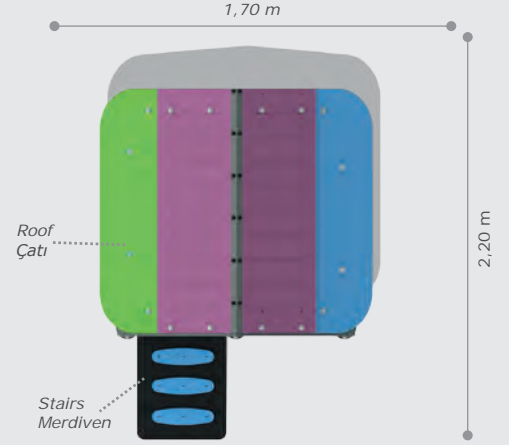

Mae-105

Technical Specifications / Teknik Özellikler

- Pine Painted
  1. Sınıf Boyalı Çam
- HDPE | HPL | Plywood
  HDPE | HPL | Su Kontransı - Kontrplak
- Sheet Metal | Metal Pipe Profile | Polythene
  Dkp Sac | Metal Boru Profil | Polietilen
- Powder Coating | Outdoor Coating
  Elektrostatik Boya | Dış Mekan Ahşap Boya
- Height: 2,00 m
  Yükseklik
- User Capacity: Up to 5 Children
  Kullanıcı Sayısı: Maximum 5 Kişi
- Use Zone: 1,70x2,20 m
  Oturum Alanı

Activities / Aktiviteler

- Wooden platform
  Ahşap platform
- Roof
  Çatı
- Stairs
  Merdiven
- Tic-tac-toe panel
  Oxo panel
- Game table
  Oyun masası

Mae-133

Adults / Children
Yetişkin / Çocuk

Technical Specifications / Teknik Özellikler

- Pine Painted
  1. Sınıf Boyalı Çam
- Polythene | Sheet Metal
  Polietilen | Dkp Sac
- Powder Coating
  Elektrostatik Boya
- Height: 2,50 m
  Yükseklik
- User Capacity: Up to 2 Children
  Kullanıcı Sayısı: Maximum 2 Kişi
- Safety Zone: 4,80x3,30 m
  Güvenlik Alanı
- Use Zone: 3,30x1,80 m
  Oturum Alanı

Mae-134

Technical Specifications / Teknik Özellikler

- Pine Painted
  1. Sınıf Boyalı Çam
- Metal Pipe Profile | Sheet Metal
  Metal Boru Profil | Dkp Sac
- Powder Coating
  Elektrostatik Boya
- Height: 0,95 m
  Yükseklik
- User Capacity: Up to 2 Children
  Kullanıcı Sayısı: Maximum 2 Kişi
- Use Zone: 0,90x2,60 m
  Oturum Alanı