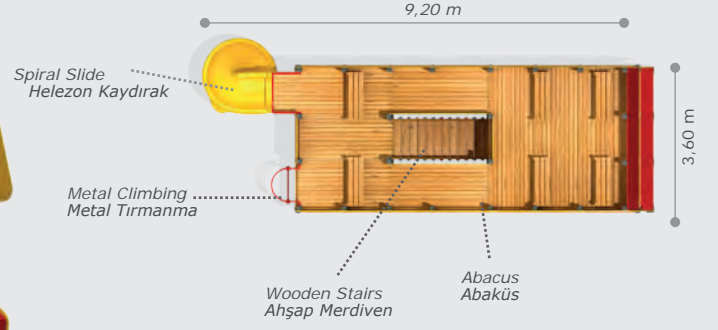

Mas-140

Technical Specifications / Teknik Özellikler

	Impregnated Pine 1. Sınıf Çam Emprenyeli	Plywood Su Kontrastı	
	Polythene Polietilen	Metal Pipe Profile Metal Boru Profil	Sheet Metal Dkp Sac
	Powder Coating Elektrostatik Boya	Outdoor Coating Dış Mekan Ahşap Boya	
	Height: Yükseklik	3,10 m	
	User Capacity: Kullanıcı Sayısı:	Up to 18 Children Maximum 18 Kişi	
	Safety Zone: Güvenlik Alanı	5,10x10,70 m	
	Use Zone: Oturum Alanı	3,60x9,20 m	

Activities / Aktiviteler

- Wooden bus shaped body
  Ahşap otobüs formlu gövde
- Wooden platform
  Ahşap platform
- Colorful polythene handrail
  Polietilen renkli korkuluk
- Bus accessories
  Otobüs aksesuarları
- Metal climbing
  Metal tırmanma
- Playhouse under bus body
  Otobüs altında oyunevi
- Polythene spiral slide
  Polietilen helezon kaydırak (h:2000 mm)

Mas-158

Technical Specifications / Teknik Özellikler

	Impregnated Pine 1. Sınıf Çam Emprenyeli	Plywood Su Kontrastı	
	Polythene Polietilen	Metal Pipe Profile Metal Boru Profil	Sheet Metal Dkp Sac
	Powder Coating Elektrostatik Boya	Outdoor Coating Dış Mekan Ahşap Boya	
	Height: Yükseklik	3,30 m	
	User Capacity: Kullanıcı Sayısı:	Up to 10 Children Maximum 10 Kişi	
	Safety Zone: Güvenlik Alanı	6,00x4,10 m	
	Use Zone: Oturum Alanı	4,50x2,60 m	

Activities / Aktiviteler

- Wooden caravan shaped body
  Ahşap karavan formlu gövde
- Terrace
  Teras
- Various wooden and metal accessories
  Çeşitli ahşap ve metal aksesuarlar
- Wooden stairs
  Ahşap merdiven
- Table
  Masa