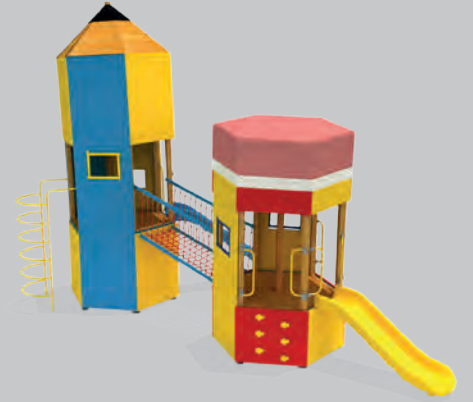

Activities / Aktiviteler

- Wooden pencil shaped body
Ahşap kalem formlu gövde
- Wooden eraser shaped body
Ahşap silgi formlu gövde
- Wooden hexagen platform
Ahşap altigen platform
- Metal climber
Metal tırmanma
- Rope bridge
İpli köprü
- Slide
Düz kaydırak (h:1000 mm)
- Slide
Düz kaydırak (h:1500 mm)