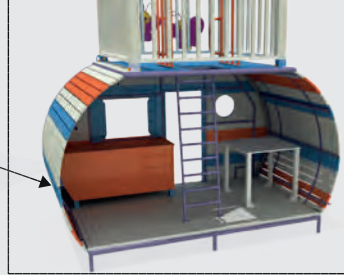

Mas-140

Technical Specifications / Teknik Özellikler

	Impregnated Pine 1. Sınıf Çam Emprenyeli	Plywood Su Kontrastı	
	Polythene Polietilen	Metal Pipe Profile Metal Boru Profil	Sheet Metal Dkp Sac
	Powder Coating Elektrostatik Boya	Outdoor Coating Dış Mekan Ahşap Boya	
	Height: Yükseklik	3,10 m	
	User Capacity: Kullanıcı Sayısı:	Up to 18 Children Maximum 18 Kişi	
	Safety Zone: Güvenlik Alanı	5,10x10,70 m	
	Use Zone: Oturum Alanı	3,60x9,20 m	

Activities / Aktiviteler

- Wooden bus shaped body
  Ahşap otobüs formlu gövde
- Wooden platform
  Ahşap platform
- Colorful polythene handrail
  Polietilen renkli korkuluk
- Bus accessories
  Otobüs aksesuarları
- Metal climbing
  Metal tırmanma
- Playhouse under bus body
  Otobüs altında oyunevi
- Polythene spiral slide
  Polietilen helezon kaydırak (h:2000 mm)

Mas-158

Technical Specifications / Teknik Özellikler

	Impregnated Pine 1. Sınıf Çam Emprenyeli	Plywood Su Kontrastı	
	Polythene Polietilen	Metal Pipe Profile Metal Boru Profil	Sheet Metal Dkp Sac
	Powder Coating Elektrostatik Boya	Outdoor Coating Dış Mekan Ahşap Boya	
	Height: Yükseklik	3,30 m	
	User Capacity: Kullanıcı Sayısı:	Up to 10 Children Maximum 10 Kişi	
	Safety Zone: Güvenlik Alanı	6,00x4,10 m	
	Use Zone: Oturum Alanı	4,50x2,60 m	

Activities / Aktiviteler

- Wooden caravan shaped body
  Ahşap karavan formlu gövde
- Terrace
  Teras
- Various wooden and metal accessories
  Çeşitli ahşap ve metal aksesuarlar
- Wooden stairs
  Ahşap merdiven
- Table
  Masa