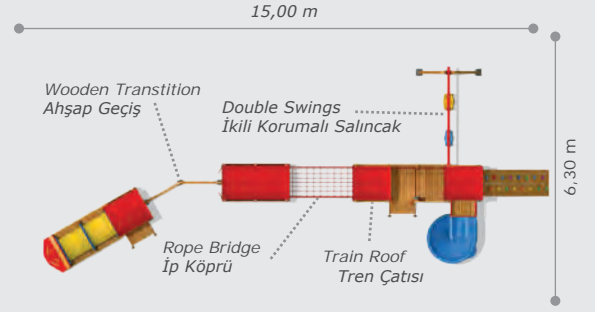

Mas-154

Technical Specifications / Teknik Özellikler

- Impregnated Pine | Plywood
  1. Sınıf Çam Emprenyeli | Su Kontrastı
- Polythene | Metal Pipe Profile | Sheet Metal
  Polietilen | Metal Boru Profil | Dkp Sac
- Powder Coating | Outdoor Coating
  Elektrostatik Boya | Dış Mekan Ahşap Boya
- Height: 4,00 m
  Yükseklik
- User Capacity: Up to 10 Children
  Kullanıcı Sayısı: Maximum 10 Kişi
- Safety Zone: 16,5x7,80 m
  Güvenlik Alanı
- Use Zone: 15,00x6,30 m
  Oturum Alanı

Activities / Aktiviteler

- Wooden train shaped body
  Ahşap tren formu gövde
- Train roof
  Tren çatısı
- Rope bridge
  İp köprü
- Wooden platform
  Ahşap platform
- Rope climber
  Ahşap tırmanma
- Double swings
  İkili korumalı salıncak
- Spiral slide
  Helezon kaydırak (h:2000 mm)
- Tube transition
  Tüp geçiş

Mas-155 Submarine / Denizaltı / غواصة

Technical Specifications / Teknik Özellikler

- Impregnated Pine | Plywood
  1. Sınıf Çam Emprenyeli | Su Kontrastı
- Polythene | Metal Pipe Profile | Sheet Metal
  Polietilen | Metal Boru Profil | Dkp Sac
- Powder Coating | Outdoor Coating
  Elektrostatik Boya | Dış Mekan Ahşap Boya
- Height: 3,90 m
  Yükseklik
- User Capacity: Up to 10 Children
  Kullanıcı Sayısı: Maximum 10 Kişi
- Safety Zone: 10,30x7,50 m
  Güvenlik Alanı
- Use Zone: 8,80x6,00 m
  Oturum Alanı

Activities / Aktiviteler

- Wooden submarine shaped body
  Ahşap denizaltı formu gövde
- Wooden platform
  Ahşap platform
- Rope climber
  İp tırmanma
- Polythene tube slide
  Polietilen tüp kaydırak (h:1000 mm)
- Polythene spiral slide
  Polietilen helezon kaydırak (h:2000 mm)
- Polythene slide
  Polietilen düz kaydırak (h:1000 mm)
- Colorful polythene handrail
  Polietilen renkli korkuluk
- Pleksi glass
  Pleksi cam