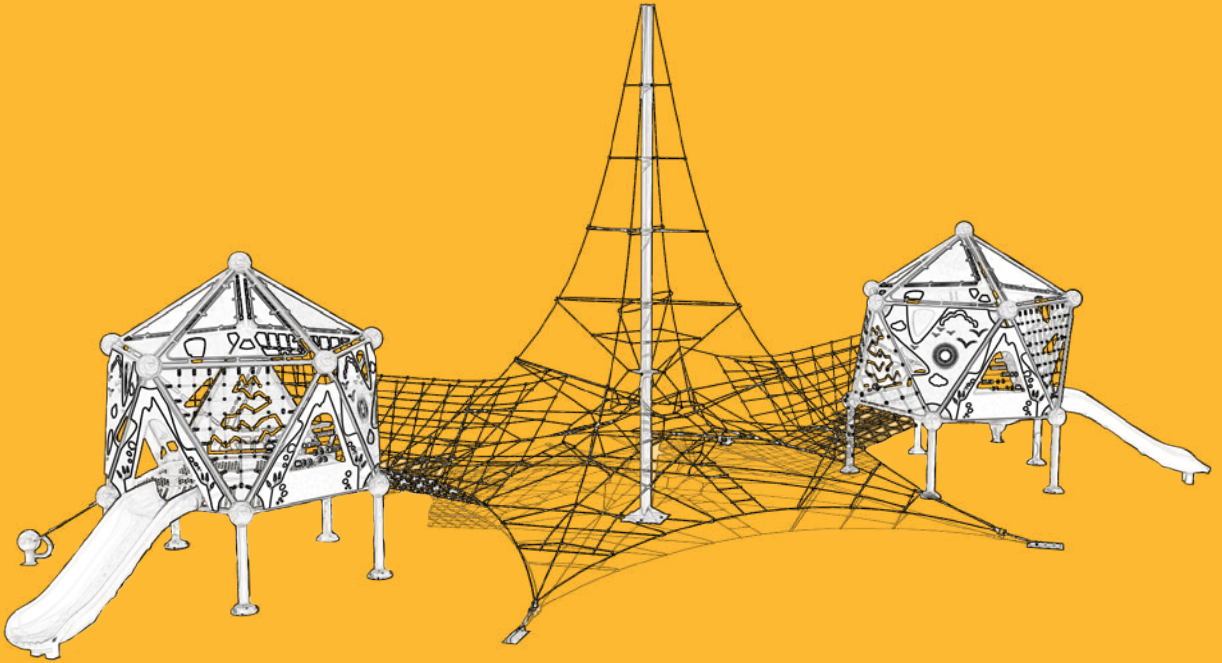

Mbd

Bombard Playgrounds
Bombard Oyun Grupları

مجموعة ألعاب البومبارد المضلعة