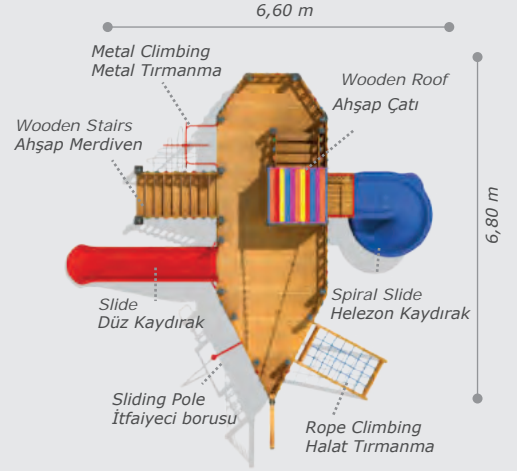

Mas-113

Technical Specifications / Teknik Özellikler

	Impregnated Pine 1. Sınıf Çam Emprenyeli	Plywood Su Kontrası	
	Polythene Polietilen	Metal Pipe Profile Metal Boru Profil	Sheet Metal Dkp Sac
	Powder Coating Elektrostatik Boya	Outdoor Coating Dış Mekan Ahşap Boya	
	Height: Yükseklik	3,70 m	
	User Capacity: Kullanıcı Sayısı:	Up to 15 Children Maximum 15 Kişi	
	Safety Zone: Güvenlik Alanı	8,30x8,10 m	
	Use Zone: Oturma Alanı	6,80x6,60 m	

Activities / Aktiviteler

- Wooden ship shaped body
  Ahşap gemi formu gövde
- Rope climbing
  Halat tırmanma
- Wooden platform
  Ahşap platform
- Sliding pole
  İtfaiyeci borusu
- Ship accessories
  Gemi aksesuarları
- Metal climber
  Metal tırmanma
- Polythene slide
  Polietilen düz kaydırak (h:1500 mm)
- Polythene spiral slide
  Polietilen helezon kaydırak (h:2000 mm)
- Wooden U shaped roof
  Ahşap renkli U çatı
- Tic-tac-toe panel
  Oxo oyun paneli
- Colorful polythene handrail
  Polietilen renkli korkuluk
- Abacus
  Abaküs

Mas-130

Technical Specifications / Teknik Özellikler

	Impregnated Pine 1. Sınıf Çam Emprenyeli	Plywood Su Kontrası	
	Polythene Polietilen	Metal Pipe Profile Metal Boru Profil	Sheet Metal Dkp Sac
	Powder Coating Elektrostatik Boya	Outdoor Coating Dış Mekan Ahşap Boya	
	Height: Yükseklik	2,75 m	
	User Capacity: Kullanıcı Sayısı:	Up to 10 Children Maximum 10 Kişi	
	Safety Zone: Güvenlik Alanı	5,00x8,00 m	
	Use Zone: Oturma Alanı	3,50x6,50 m	

Activities / Aktiviteler

- Wooden ship shaped body
  Ahşap gemi formu gövde
- Wooden platform
  Ahşap platform
- Colorful wooden handrail
  Ahşap renkli korkuluk
- Ship accessories
  Gemi aksesuarları
- Climbing ramp
  Tırmanma rampası
- Tic-tac-toe panel
  Oxo oyun paneli
- Abacus
  Abaküs
- Polythene slide
  Polietilen düz kaydırak (h:1000mm)