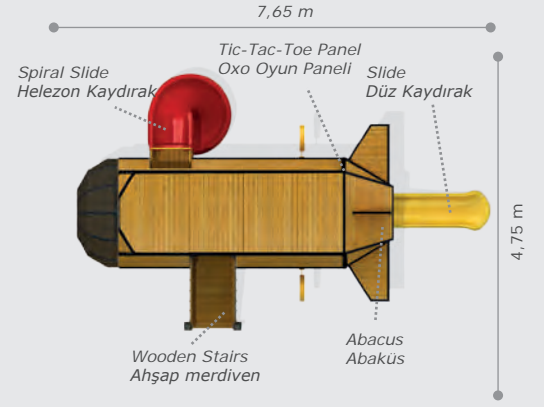

Mas-164

Technical Specifications / Teknik Özellikler

Impregnated Pine 1. Sınıf Çam Emprenyeli	Plaxiglass Pleksiglass
Polythene Polietilen	Metal Pipe Profile Metal Boru Profil
Powder Coating Elektrostatik Boya	Outdoor Coating Dış Mekan Ahşap Boya
Height: 3,90 m Yükseklik	
User Capacity: Kullanıcı Sayısı:	Up to 20 Children Maximum 20 Kişi
Safety Zone: Güvenlik Alanı	9,15x6,25 m
Use Zone: Oturum Alanı	7,65x4,75 m

Activities / Aktiviteler

- Round zeppelin shaped wooden structure
  Yuvarlak ahşap zeplin formu gövde
- Wooden platform
  Ahşap platform
- Polythene slide
  Polietilen düz kaydırak (h:1500 mm)
- Polythene spiral slide
  Polietilen helezon kaydırak (h:1500 mm)
- Tic-tac-toe-panel
  Oxo oyun paneli
- Plexi glass
  Pleksi cam
- Abacus
  Abaküs

Mas-166

Technical Specifications / Teknik Özellikler

Impregnated Pine 1. Sınıf Çam Emprenyeli	Plaxiglass Pleksiglass
Polythene Polietilen	Metal Pipe Profile Metal Boru Profil
Powder Coating Elektrostatik Boya	Outdoor Coating Dış Mekan Ahşap Boya
Height: 5,80 m Yükseklik	
User Capacity: Kullanıcı Sayısı:	Up to 30 Children Maximum 30 Kişi
Safety Zone: Güvenlik Alanı	8,50x7,20 m
Use Zone: Oturum Alanı	7,00x5,70 m

Activities / Aktiviteler

- Cube shaped wooden structure
  Ahşap küp formu gövde
- Rope climbing
  İpli tırmanma
- Spiral slide
  Helezon kaydırak
- Wooden bridge
  Ahşap köprü
- Tube slide
  Tüp kaydırak (h:4300 mm)
- Spiral slide
  Helezon kaydırak (h:2000 mm)
- Slide
  Düz kaydırak (h:2000 mm)