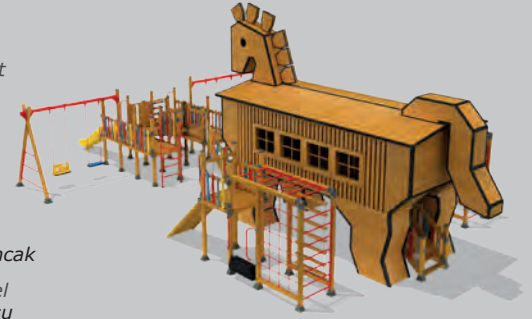

Activities / Aktiviteler

- Wooden horse shaped body
Aḡsap truva atı formlu gvde
- Wooden platform • Wooden gym set
Aḡsap platform Aḡsap spor seti
- Colorful stairs with wooden handrail
Aḡsap tirabzanlı renkli merdiven
- Polythene slide
Polietilen dz kaydırak (h:1000 mm)
- Adults swing and children swing
Bir bykler ve bir kkler iin salıncak
- Wooden climbing • Tic-tac-toe panel
Aḡsap tırmanma Oxo oyun panosu
- Wooden playhouse • Abacus
Aḡsap oyun evi Abaks