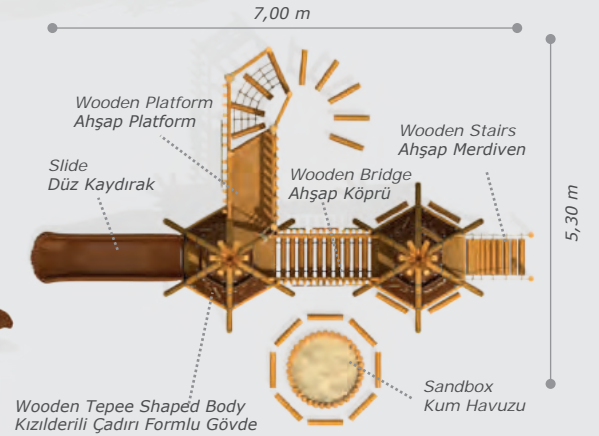

Activities / Aktiviteler

- Ship shaped body
Gemi formlu gövde
- Wooden platform
Ağaç platform
- Rope climbing
İp tırmanma
- Slide
Düz kaydırak (h:1000 mm)
- Spiral Slide
Helezon kaydırak (h:2000 mm)

Mto-212